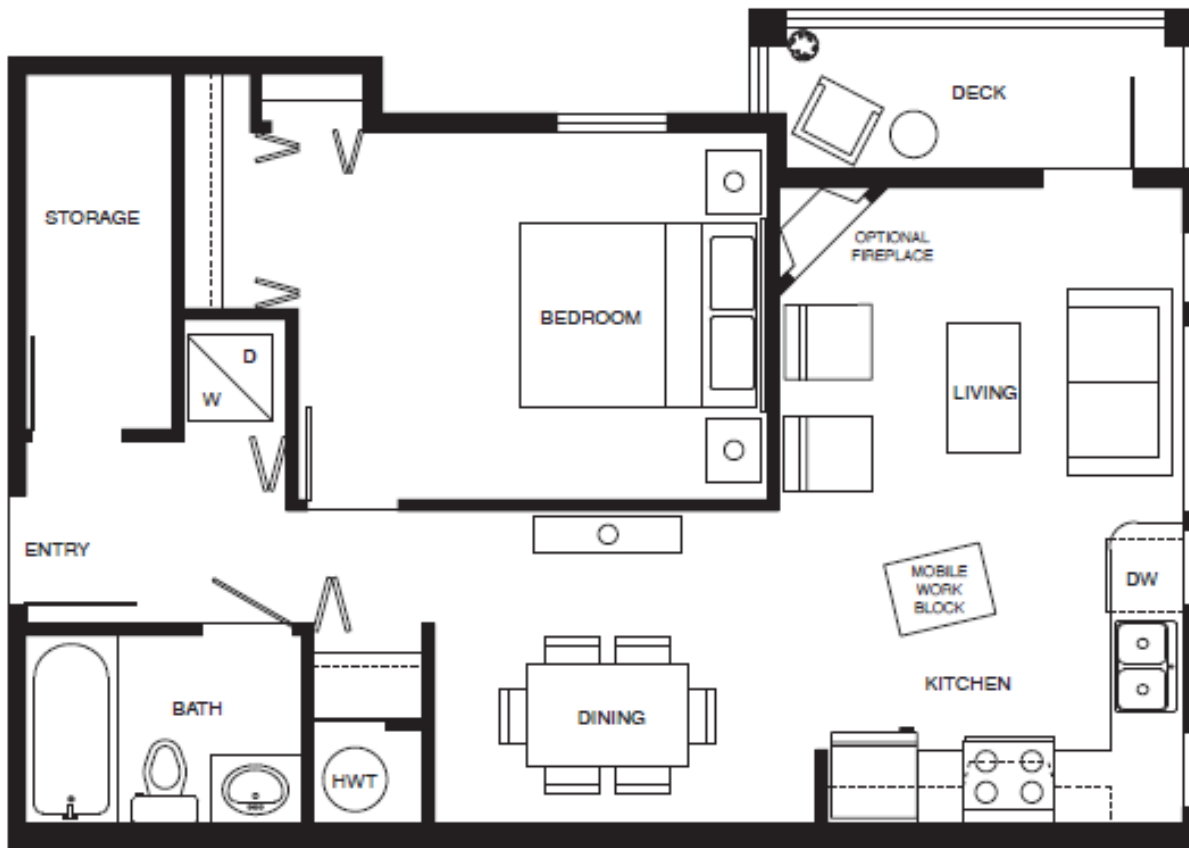

PLAN A
 1 BEDROOM
 UNITS: 201, 301
 SUITE 629 SQ FT
 DECK 48 SQ FT

LEVEL THREE

LEVEL TWO

All areas approximate. Variable conditions occur throughout the development. Marketing collateral information such as floor plans, material specifications and site conditions are solely for illustrative purposes only and may vary from as built development.