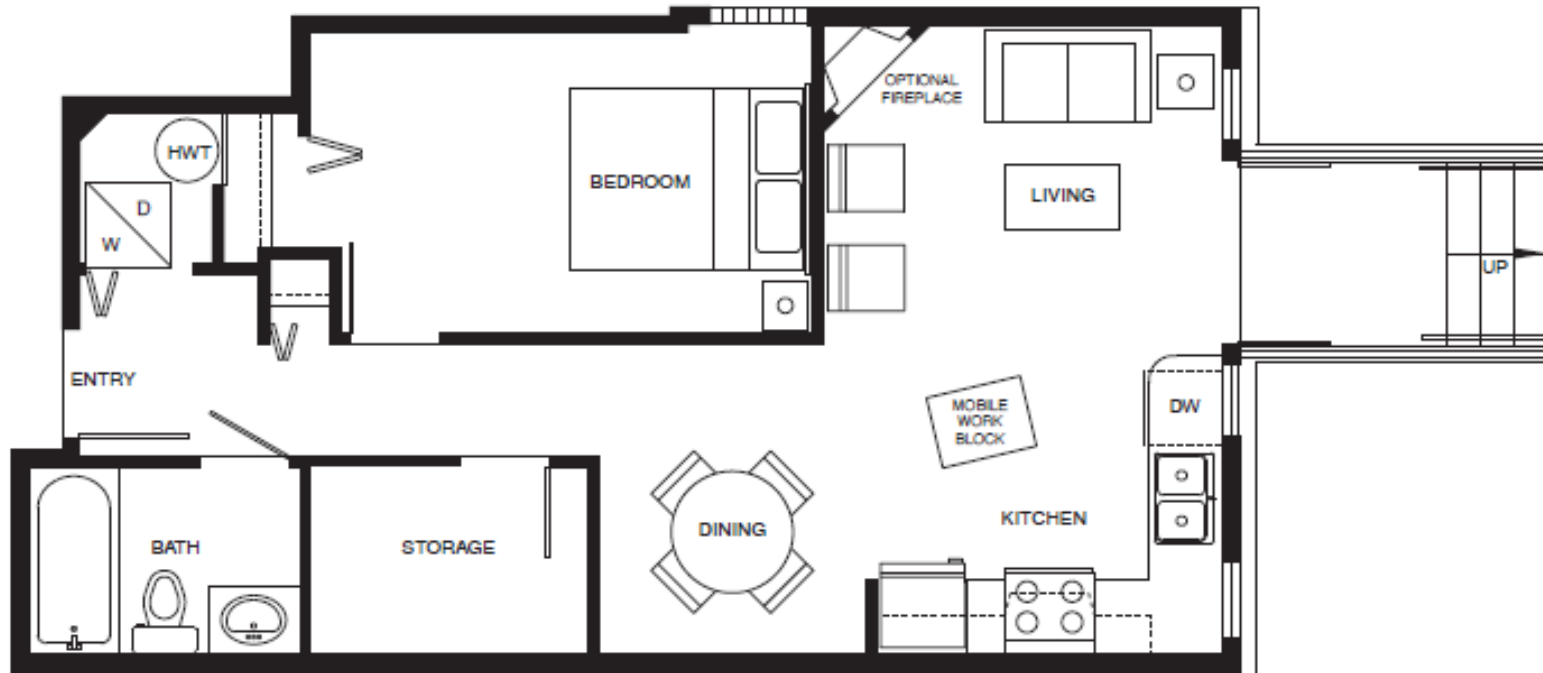

PLAN A1
1 BEDROOM
UNIT: 101
SUITE 572 SQ FT
DECK 165 SQ FT

All areas approximate. Variable conditions occur throughout the development. Marketing collateral information such as floor plans, material specifications and site conditions are solely for illustrative purposes only and may vary from as built development.